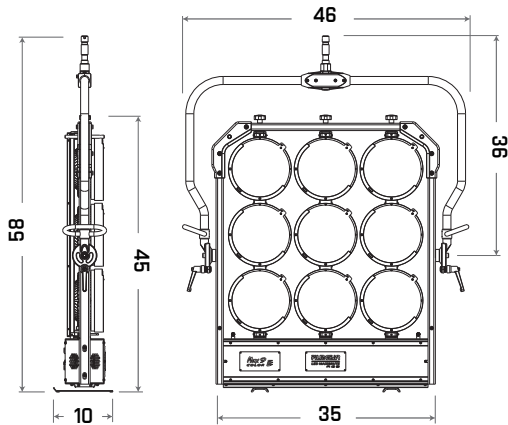

# Max9<sup>COLOR</sup>

LED RGB MAXIBRUTE

■ LAMPHEAD CONTENTS

- Lamp Housing
- Stirrup with Ø28mm Spigot
- 9 of Diffuser with bag
- AC Power Cable

■ DIMENSIONS (in)

■ SPECTRUM

5600K

3200K

## MAX 9 color

■ SPECIFICATIONS

|                   |                               |
|-------------------|-------------------------------|
| Identity No.      | L090MXLC                      |
| Max. Capacity     | 1620W                         |
| Input Voltage     | 95 - 260V AC                  |
| Input Current     | 7.5A@220V AC                  |
| Color Temp. Range | 2700K ~ 10000K                |
| Color             | R/G/B/W color mixing          |
| CRI               | Average >95                   |
| TLCI              | Average >90                   |
| Dimming Range     | 0-100%                        |
| Control Signal    | DMX / RDM                     |
| Wireless DMX      | LumenRadio - TimoTwo          |
| LED Lifetime      | 30,000 Hrs(Estimated)         |
| Stirrup           | with Ø28mm (1-1/8 in.) Spigot |
| Class / IP Rating | 1 / IP 23                     |
| Weight (Lamphead) | 52kg (115 lbs)                |

■ ACCESSORIES

- 9 of Diffuser with bag
- Softbox
- Eggcrate for Softbox
- BLE Remote Control

■ PHOTOMETRIC DATA

|       | 3m (10ft) | 5m (16ft) | 7m (23ft) | 9m (30ft) |
|-------|-----------|-----------|-----------|-----------|
| 5600K |           |           |           |           |
| Lux   | 24917     | 8970      | 4577      | 2769      |
| 3200K |           |           |           |           |
| Lux   | 26000     | 9360      | 4776      | 2889      |