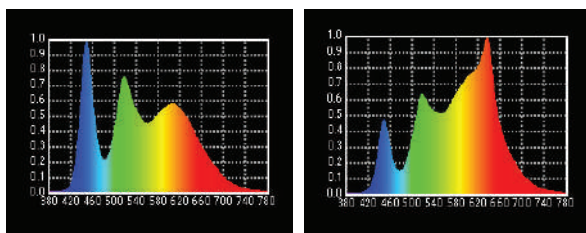

# Max9<sup>COLOR</sup>

LED RGB MAXIBRUTE

■ LAMPHEAD CONTENTS

- Lamp Housing
- Stirrup with Ø28mm Spigot
- 9 of Diffuser with bag
- AC Power Cable

■ DIMENSIONS (in)

■ SPECTRUM

5600K

3200K

## MAX 9 color

■ SPECIFICATIONS

|                   |                               |
|-------------------|-------------------------------|
| Identity No.      | L090MXLC                      |
| Max. Capacity     | 1620W                         |
| Input Voltage     | 95 - 260V AC                  |
| Input Current     | 7.5A@220V AC                  |
| Color Temp. Range | 2700K ~ 10000K                |
| Color             | R/G/B/W color mixing          |
| CRI               | Average >95                   |
| TLCI              | Average >90                   |
| Dimming Range     | 0-100%                        |
| Control Signal    | DMX / RDM                     |
| Wireless DMX      | LumenRadio - TimoTwo          |
| LED Lifetime      | 30,000 Hrs(Estimated)         |
| Stirrup           | with Ø28mm (1-1/8 in.) Spigot |
| Class / IP Rating | 1 / IP 23                     |
| Weight (Lamphead) | 52kg (115 lbs)                |

# Naked, without diffuser

■ HISTOGRAM

5600K

3200K