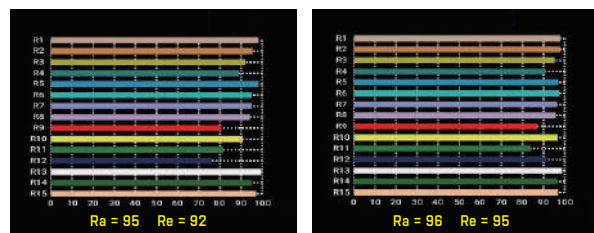

# Max9<sup>COLOR</sup>

LED RGB MAXIBRUTE

■ LAMPHEAD CONTENTS

- Lamp Housing
- Stirrup with Ø28mm Spigot
- 9 of Diffuser with bag
- AC Power Cable

■ DIMENSIONS (in)

■ SPECTRUM

5600K

3200K

## MAX 9 color

■ SPECIFICATIONS

|                   |                               |
|-------------------|-------------------------------|
| Identity No.      | L090MXLC                      |
| Max. Capacity     | 1620W                         |
| Input Voltage     | 95 - 260V AC                  |
| Input Current     | 7.5A@220V AC                  |
| Color Temp. Range | 2700K ~ 10000K                |
| Color             | R/G/B/W color mixing          |
| CRI               | Average >95                   |
| TLCI              | Average >90                   |
| Dimming Range     | 0-100%                        |
| Control Signal    | DMX / RDM                     |
| Wireless DMX      | LumenRadio - TimoTwo          |
| LED Lifetime      | 30,000 Hrs(Estimated)         |
| Stirrup           | with Ø28mm (1-1/8 in.) Spigot |
| Class / IP Rating | 1 / IP 23                     |
| Weight (Lamphead) | 52kg (115 lbs)                |

■ ACCESSORIES

- 9 of Diffuser with bag
- Softbox
- Eggcrate for Softbox
- BLE Remote Control

■ PHOTOMETRIC DATA

|       | 3m (10ft) | 5m (16ft) | 7m (23ft) | 9m (30ft) |
|-------|-----------|-----------|-----------|-----------|
| 5600K |           |           |           |           |
| Lux   | 24917     | 8970      | 4577      | 2769      |
| 3200K |           |           |           |           |
| Lux   | 26000     | 9360      | 4776      | 2889      |

# Naked, without diffuser

■ HISTOGRAM

5600K

3200K